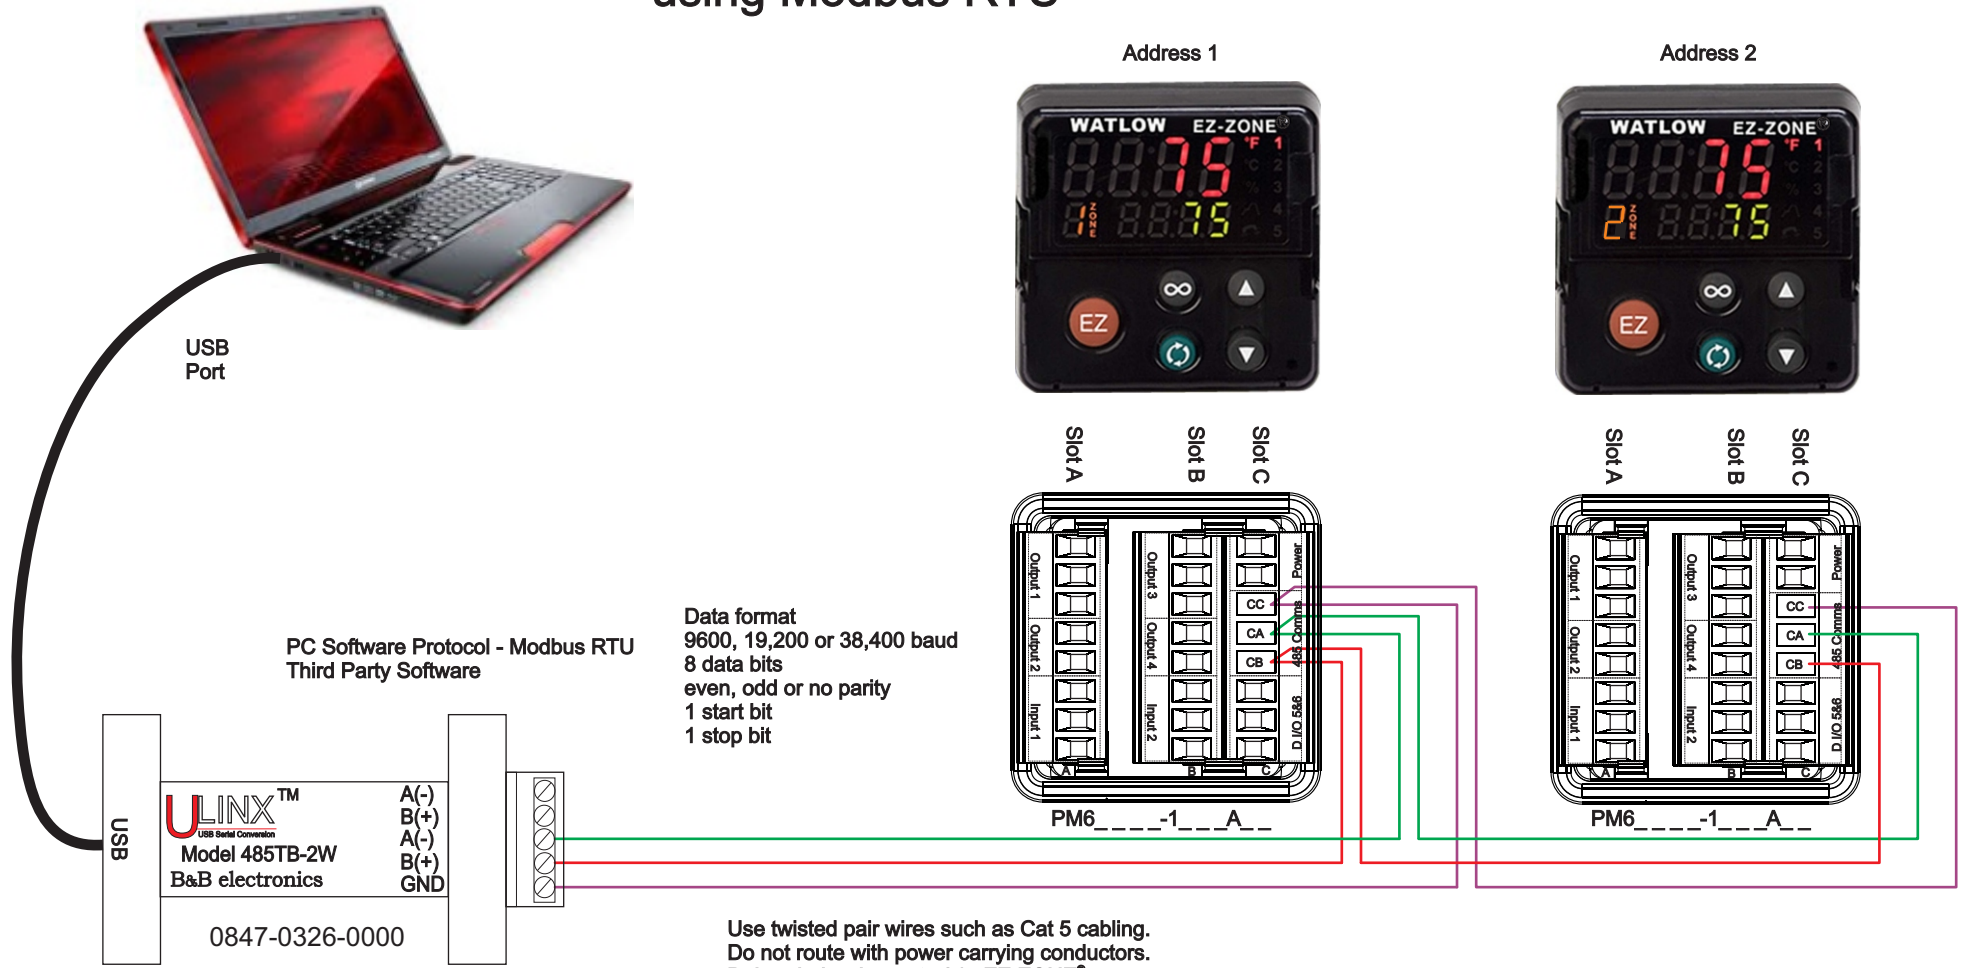

EZ-ZONE[®] PM to B&B Converter Model ULINX[™] 485USBTB-2W USB to RS-485 Adapter using Modbus RTU

Watlow
1241 Bundy Blvd
Winona, MN 55987
Telephone (507) 494-5656
2009 Watlow Electric Manufacturing Company